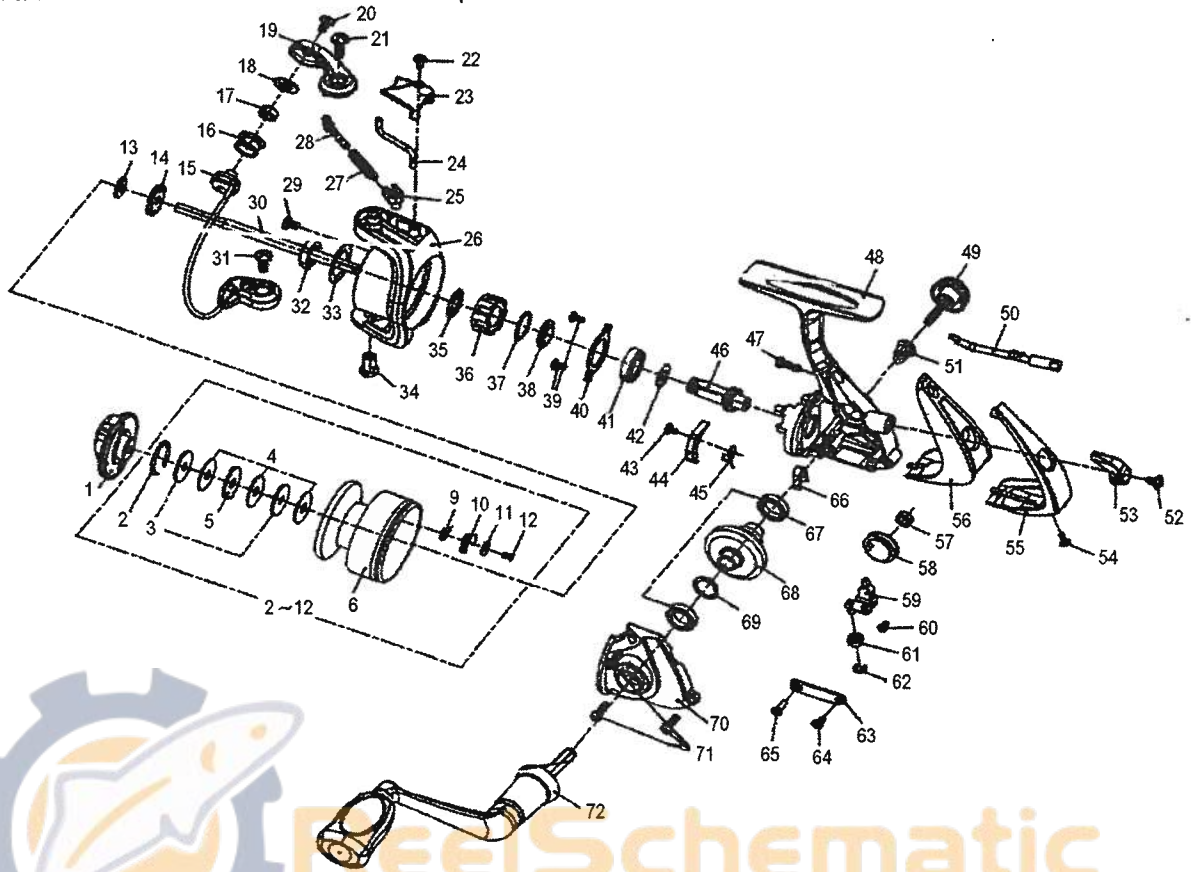

# CROSSFIRE 1000-3i

Key No.	Parts No.	Parts Name	Key No.	Parts No.	Parts Name
1	W44-4001	DRAG KNOB ASSY	38	W44-8101	BEARING RET COLLAR
2	W44-4401	DRAG WASHER RET	39	W44-8201	BEARING RET SCREW
3	W44-4501	KEY WASHER	40	W44-8301	BEARING RET
4	W44-4601	DRAG WASHER	41	W44-8401	BALL BEARING A
5	W44-4701	EARED WASHER	42	W44-8501	PINION WASHER
9	W44-5101	CLICK PAWL SPRING	43	W44-8601	A/R PAWL SCREW
10	W44-5201	CLICK PAWL	44	W44-8701	A/R PAWL
11	W44-5301	CLICK PAWL WASHER	45	W44-8801	A/R PAWL SPRING
12	W44-5401	CLICK PAWL SCREW	46	W52-0401	PINION GEAR
2-12	W51-9901	SPOOL	47	W44-9001	REAR COVER A SCREW
2-12	W52-0001	SPOOL (EXTRA)	48	W52-0501	BODY
13	W44-5501	SPOOL WASHER	49	W44-9201	HANDLE SCREW
14	W44-5601	CLICK GEAR	50	W44-9301	A/R CAM
15	W44-5701	BAIL	51	W44-9401	HANDLE COLLAR
16	W44-5801	LINE ROLLER	52	W44-9501	A/R LEVER SCREW
17	W52-0101	LINE ROLLER BUSHING	53	W44-9601	A/R LEVER
18	W44-6001	LINE ROLLER COLLAR	54	W44-9701	REAR COVER B SCREW
19	W52-0201	BAIL ARM	55	W45-2301	REAR COVER B
20	W44-6201	LINE ROLLER SCREW	56	W45-2401	REAR COVER A
21	W44-6301	BAIL ARM SCREW	57	W45-0001	OSC GEAR COLLAR
22	W44-6401	BAIL SPRING COVER SCREW	58	W45-0101	OSC GEAR
23	W44-6601	BAIL SPRING COVER	59	W45-0201	OSC SLIDER
24	W44-6701	TRIP LINK	60	W45-0301	OSC SLIDER SCREW
25	W44-6801	BAIL SPRING HOLDER	61	W45-0401	OSC SLIDER BUSHING
26	W52-0301	ROTOR	62	W45-0501	OSC SLIDER WASHER
27	W44-7001	BAIL SPRING	63	W45-0601	OSC SLIDER COVER
28	W44-7101	BAIL SPRING SHAFT	64	W45-0701	OSC SLIDER COVER SCREW A
29	W44-7201	ROTOR NUT LOCK SCREW	65	W45-0801	OSC SLIDER COVER SCREW B
30	W44-7301	MAIN SHAFT	66	W45-0901	A/R CAM SPRING
31	W44-7401	BAIL HOLDER SCREW	67	W45-1001	BALL BEARING B
32	W44-7501	ROTOR NUT	68	W45-1101	DRIVE GEAR
33	W44-7601	ROTOR NUT WASHER	69	W45-1201	DRIVE GEAR WASHER
34	W44-7701	BAIL HOLDER NUT	70	W52-0601	SIDE COVER
35	W44-7801	ROLLER CLUTCH COLLAR	71	W45-1401	SIDE COVER SCREW
36	W44-7901	ROLLER CLUTCH	72	W52-0701	HANDLE
37	W44-8001	ROLLER CLUTCH WASHER			